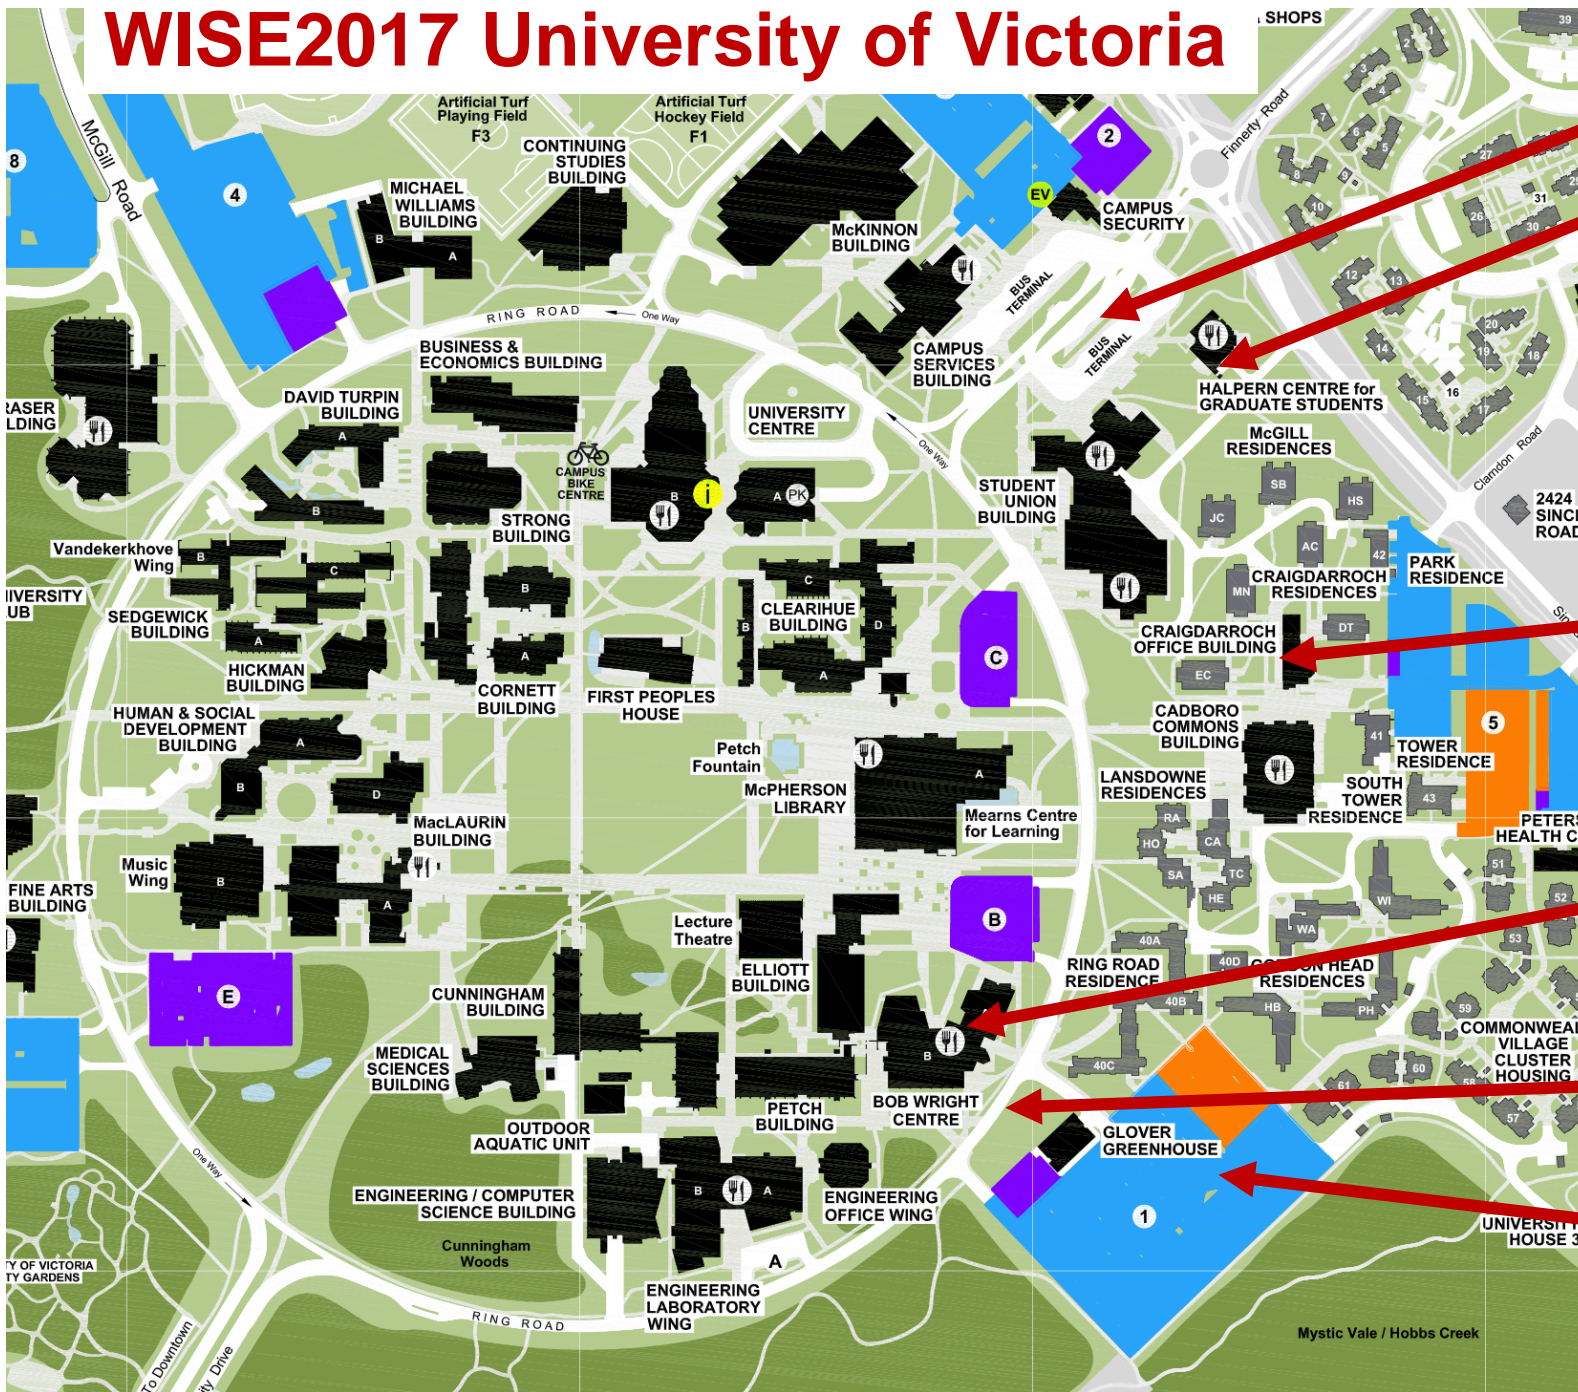

# WISE2017 University of Victoria

Main bus terminal (final stop)

**Graduate Centre**  
Registration, BBQ  
Sunday 17:00 PDT

On-campus accommodation office

**Bob Wright Centre**  
Lecture hall: A104  
Poster: foyer  
Coffee breaks

Closest bus stop  
"Bob Wright Centre"

Closest parking (\$8/day)  
"Parking lot 1"