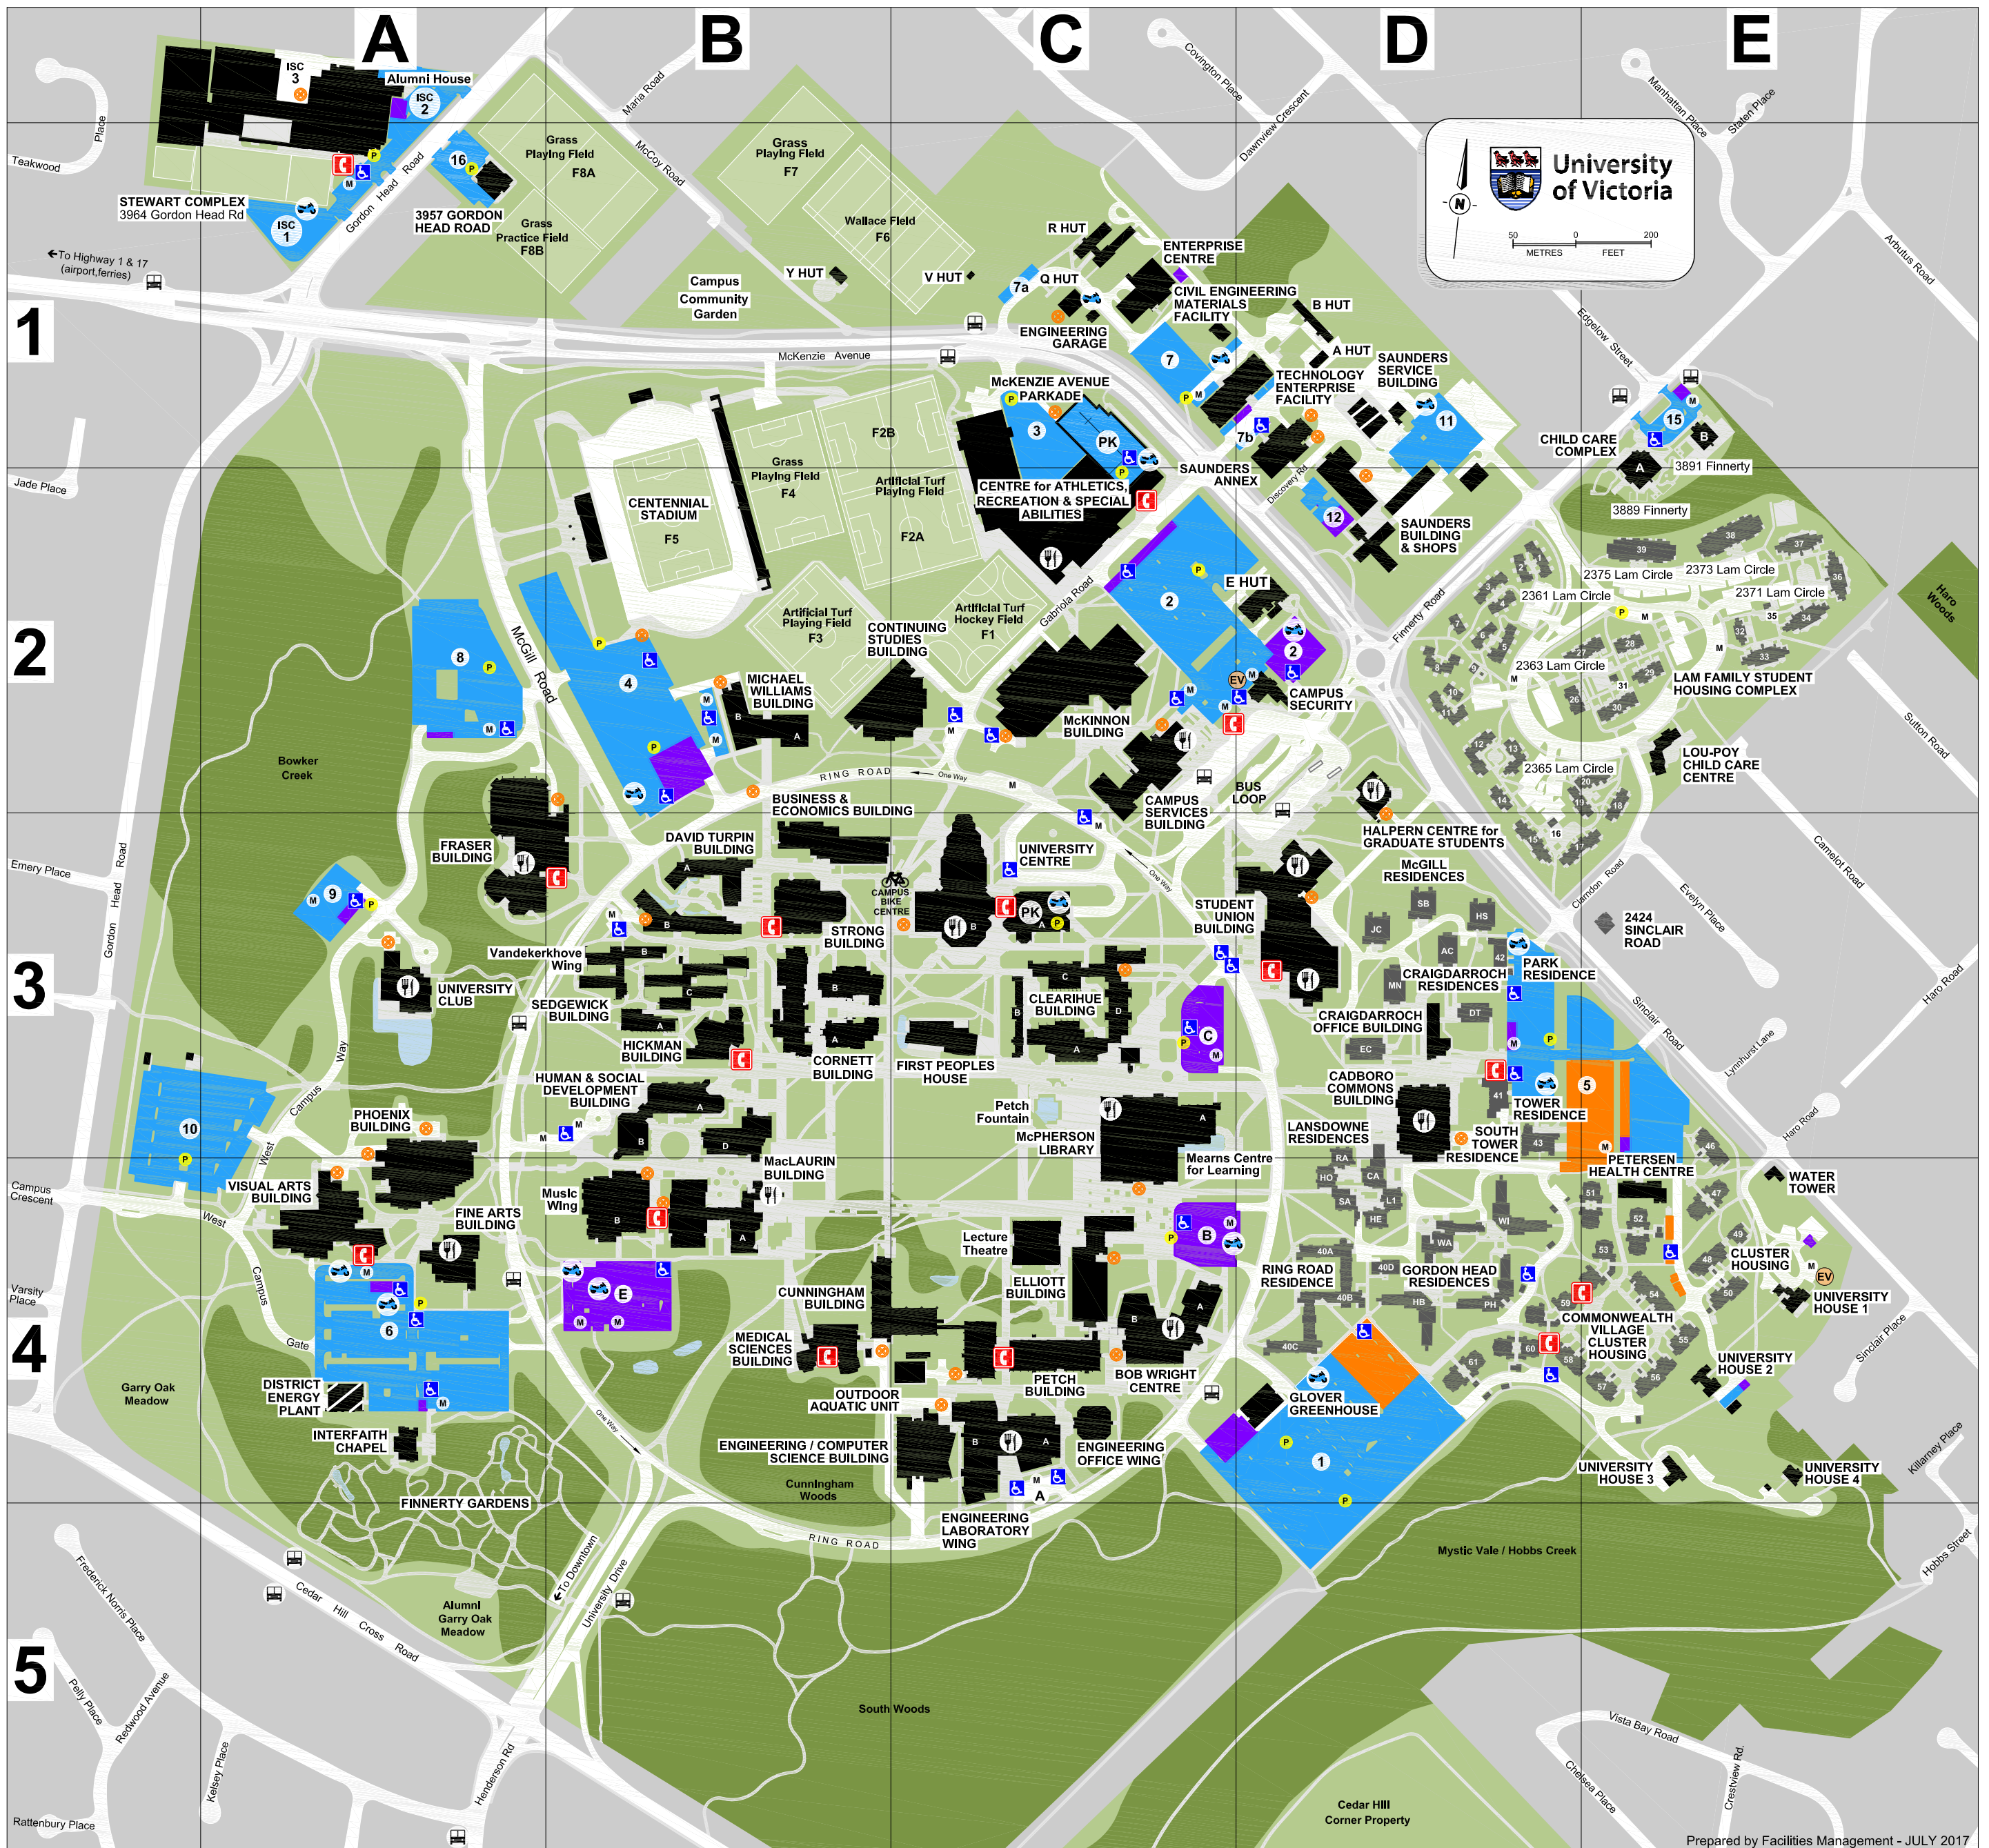

# University of Victoria Parking Guide Map

Buildings	General Parking	Student Resident Parking	Electric Vehicle Charging Station	Permit Dispenser	Loading Dock / Deliveries	Campus Security Help Phone
Residences	Reserved Parking	Parkade	Metered Parking	Disabled Parking	Motorcycle Parking	Bus Stop

Website: [uvic.ca/security](http://uvic.ca/security)

Emergency Phone: 250-721-7599

Non Emergency Phone: 250-721-6683

Prepared by Facilities Management - JULY 2017